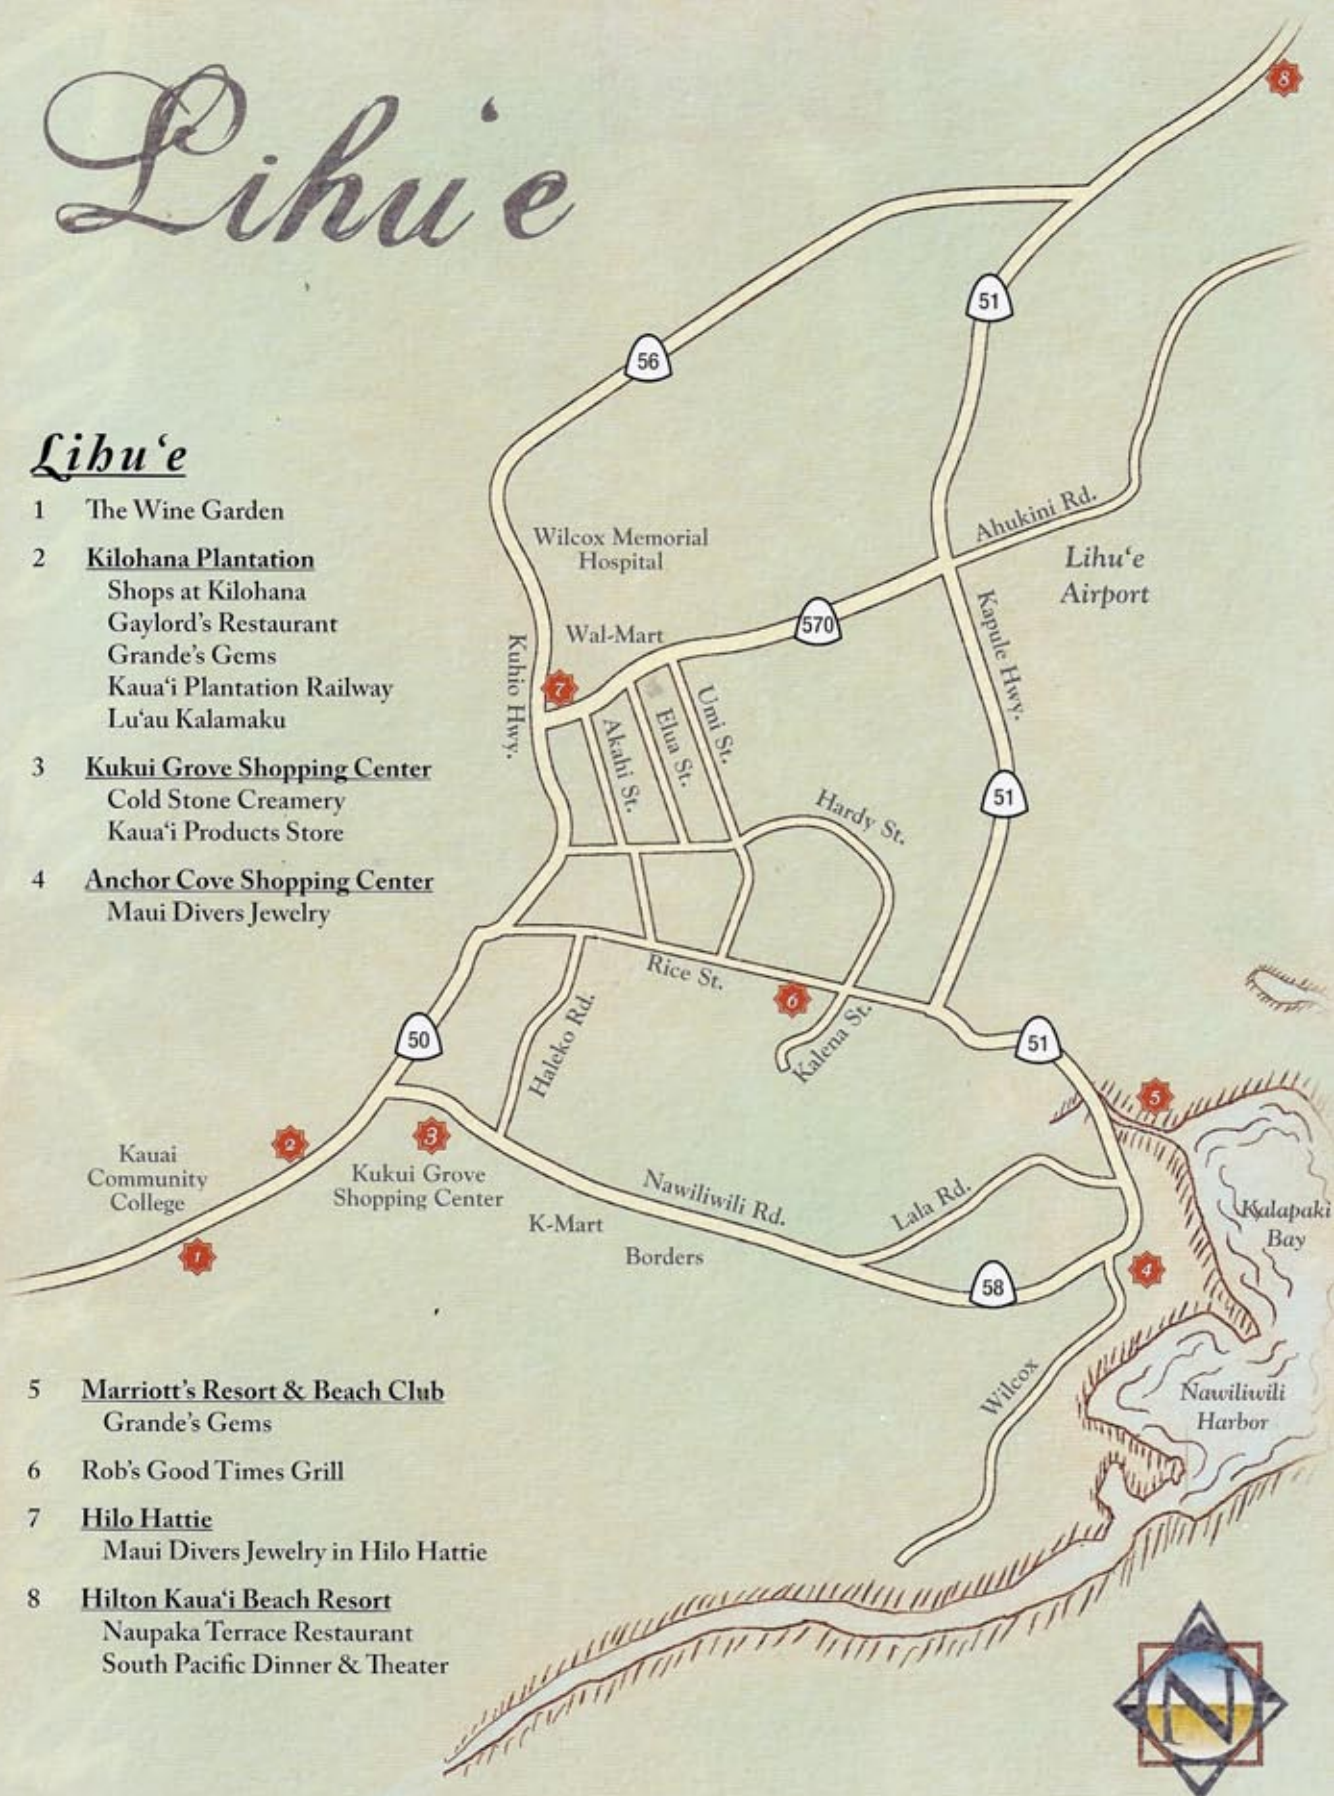

Lihue

Lihue

- 1 The Wine Garden
- 2 **Kilohana Plantation**
Shops at Kilohana
Gaylord's Restaurant
Grande's Gems
Kaua'i Plantation Railway
Lu'au Kalamaku
- 3 **Kukui Grove Shopping Center**
Cold Stone Creamery
Kaua'i Products Store
- 4 **Anchor Cove Shopping Center**
Maui Divers Jewelry

- 5 **Marriott's Resort & Beach Club**
Grande's Gems
- 6 Rob's Good Times Grill
- 7 **Hilo Hattie**
Maui Divers Jewelry in Hilo Hattie
- 8 **Hilton Kaua'i Beach Resort**
Naupaka Terrace Restaurant
South Pacific Dinner & Theater